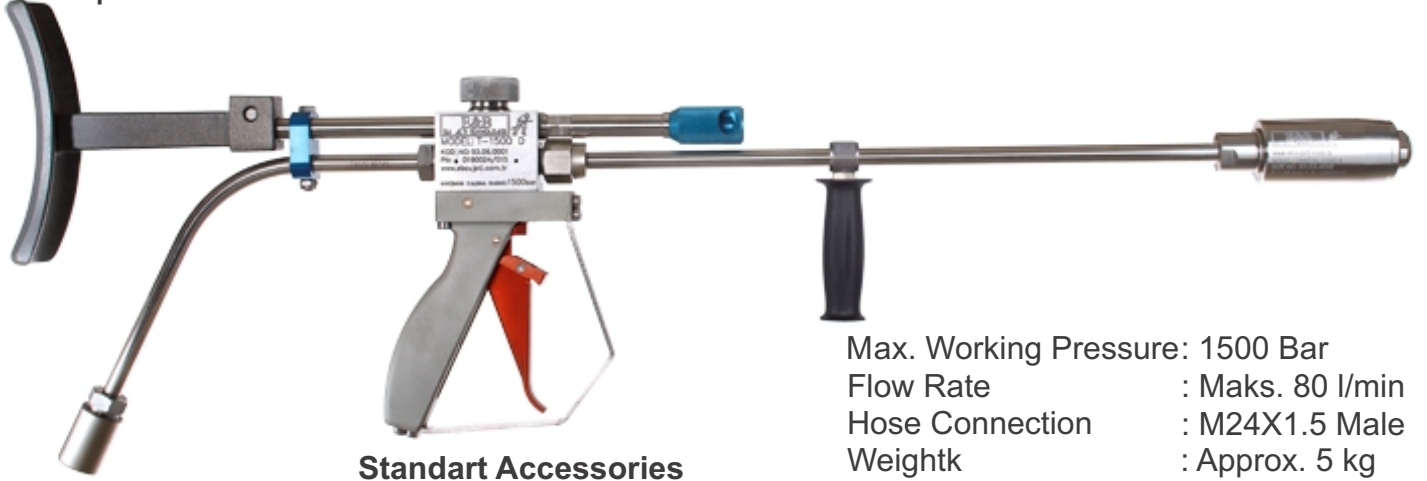

1985

Türkiye'nin
Su Jeti

T-1500 DR High Pressure Gun

Dump Gun

Part No: 93.06.0001

Standart Accessories

- Shoulder Support
- Grip

Max. Working Pressure: 1500 Bar
 Flow Rate : Maks. 80 l/min
 Hose Connection : M24X1.5 Male
 Weight : Approx. 5 kg

Lance

Length : 50 cm, 100 cm, 150 cm, 200 cm, 300 cm

Grip

Nozul Tutucular

94.00.0064 94.00.0065

93.50.0026

Hose Connection Fitting

94.00.0083 (1/2NPT-24x1.5)

Temizlik Kafaları

Turbo Nozul

Predator

Döner Aparat

90.00.0234

Fixed Nozzles

Round jet

Flat Jet