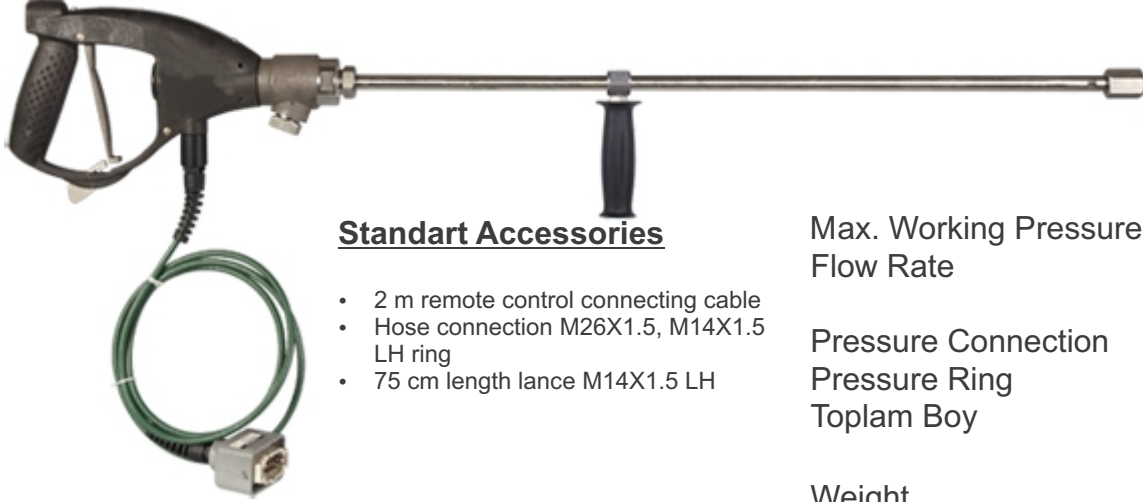

T-3000 High Pressure Gun

Electric Controlled

Part No: 88.53.3388

Standart Accessories

- 2 m remote control connecting cable
- Hose connection M26X1.5, M14X1.5 LH ring
- 75 cm length lance M14X1.5 LH

Max. Working Pressure: 3000 Bar

Flow Rate : Max. 40 l/min

Pressure Connection : M26X1.5

Pressure Ring : M14X1.5 LH

Toplam Boy : Approx. 1000 cm
(with 750 cm lance)

Weight : Approx. 3 kg

Lance

Length : 50 cm, 100 cm, 150 cm, 200 cm, 300 cm

Grip

Shoulder Support

Nozul Tutucular

94.00.0064 94.00.0065

93.50.0026

Hose Connection Fitting

M26x1.5 (94.56.0178)

M14x1.5 LH (94.56.0179)